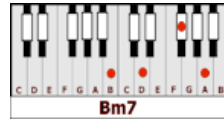

MORE TODAY THAN YESTERDAY – Spiral Staircase (**Gmaj7**)

GUITAR / KEYBOARD CHORDS:

Gmaj7 = 354433

Am7/D = x55555

D7 = x5453x

Bm7 = x24232

Cmaj7 = x35453

C# = x46664