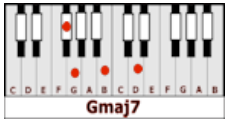

MORE TODAY THAN YESTERDAY – Spiral Staircase (**Gmaj7**)

GUITAR / KEYBOARD CHORDS:

Gmaj7 = 354433

Am7/D = x55555

D7 = x5453x

Bm7 = x24232

Cmaj7 = x35453

C# = x46664