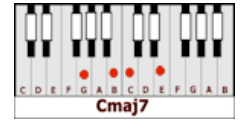

MORE TODAY THAN YESTERDAY – Spiral Staircase (**Gmaj7**)

GUITAR / KEYBOARD CHORDS:

Gmaj7 = 354433

Am7/D = x55555

D7 = x5453x

Bm7 = x24232

Cmaj7 = x35453

C# = x46664