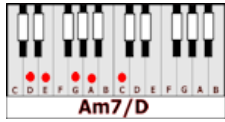

MORE TODAY THAN YESTERDAY – Spiral Staircase (**Gmaj7**)

GUITAR / KEYBOARD CHORDS:

Gmaj7 = 354433

Am7/D = x55555

D7 = x5453x

Bm7 = x24232

Cmaj7 = x35453

C# = x46664